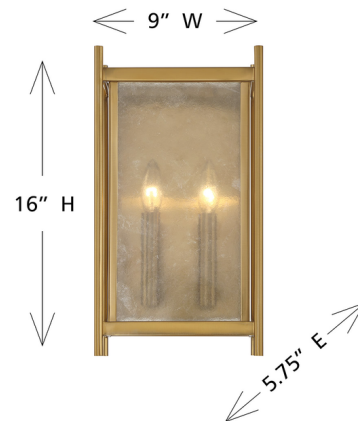

By Savoy House

Description

Create a warm and welcoming glow with the geometric chic Jacobs Wall Light. The clear mica glass shade pairs beautifully with the Warm Brass finish and imparts eye-catching texture.

Shown in warm brass / clear

Specifications

COLOR Clear
BODY FINISH Warm Brass
WATTAGE 18W
DIMMER Standard 120V
DIMENSIONS 9"W x 16"H x 5.75"D
BULB NOT INCLUDED 2 x B10/Candelabra (E12)/9W/120V LED

CLICK TO VIEW PRODUCT