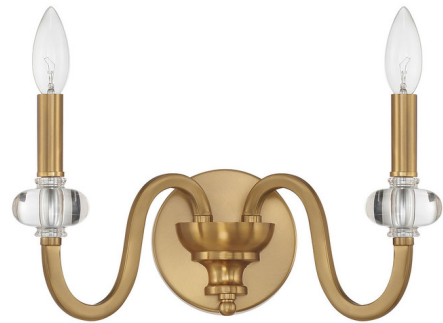

Lightology

lightology.com
866-954-4489
07-11-26

Project: _____

Company: _____

Location: _____ Fixture Type: _____

SPEC #: **SVY1351843**

Approved On: _____ Approved By: _____

Bergdorf Wall Sconce

By Savoy House

Description

The Bergdorf Wall Sconce is a beautiful way to impart any room with New Traditional style. Dramatically curving arms are finished in Warm Brass and decorated with glass bobeches that add shimmer and shine.

Shown in warm brass / clear

Specifications

| | |
|-------------------|--------------------------------------|
| COLOR | Clear |
| BODY FINISH | Warm Brass |
| WATTAGE | 18W |
| DIMMER | Standard 120V |
| DIMENSIONS | 14"W x 7.75"H x 7"D |
| BULB NOT INCLUDED | 2 x B10/Candelabra (E12)/9W/120V LED |