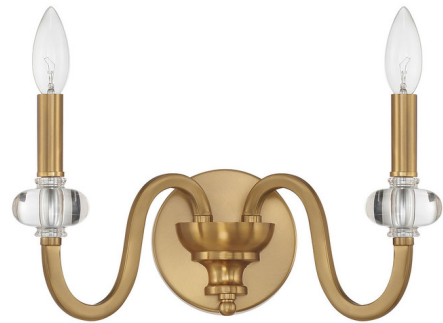

Lightology

lightology.com
866-954-4489
05-21-26

Project: _____

Company: _____

Location: _____ Fixture Type: _____

SPEC #: **SVY1351843**

Approved On: _____ Approved By: _____

Bergdorf Wall Sconce

By Savoy House

Description

The Bergdorf Wall Sconce is a beautiful way to impart any room with New Traditional style. Dramatically curving arms are finished in Warm Brass and decorated with glass bobeches that add shimmer and shine.

Shown in warm brass / clear

Specifications

COLOR	Clear
BODY FINISH	Warm Brass
WATTAGE	18W
DIMMER	Standard 120V
DIMENSIONS	14"W x 7.75"H x 7"D
BULB NOT INCLUDED	2 x B10/Candelabra (E12)/9W/120V LED

CLICK TO VIEW PRODUCT