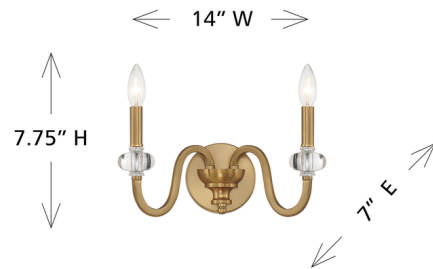

Lightology

lightology.com
866-954-4489
05-21-26

Project: _____

Company: _____

Location: _____ Fixture Type: _____

SPEC #: **SVY1351843**

Approved On: _____ Approved By: _____

Bergdorf Wall Sconce

By Savoy House

Description

The Bergdorf Wall Sconce is a beautiful way to impart any room with New Traditional style. Dramatically curving arms are finished in Warm Brass and decorated with glass bobeches that add shimmer and shine.

Shown in warm brass / clear

Specifications

COLOR	Clear
BODY FINISH	Warm Brass
WATTAGE	18W
DIMMER	Standard 120V
DIMENSIONS	14"W x 7.75"H x 7"D
BULB NOT INCLUDED	2 x B10/Candelabra (E12)/9W/120V LED

CLICK TO VIEW PRODUCT