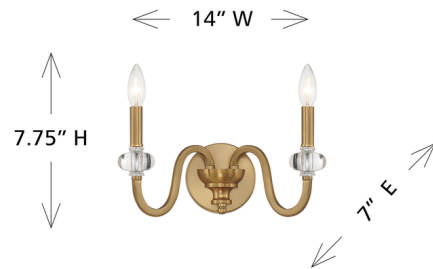

Lightology

lightology.com
866-954-4489
07-11-26

Project: _____

Company: _____

Location: _____ Fixture Type: _____

SPEC #: **SVY1351843**

Approved On: _____ Approved By: _____

Bergdorf Wall Sconce

By Savoy House

Description

The Bergdorf Wall Sconce is a beautiful way to impart any room with New Traditional style. Dramatically curving arms are finished in Warm Brass and decorated with glass bobeches that add shimmer and shine.

Shown in warm brass / clear

Specifications

| | |
|-------------------|--------------------------------------|
| COLOR | Clear |
| BODY FINISH | Warm Brass |
| WATTAGE | 18W |
| DIMMER | Standard 120V |
| DIMENSIONS | 14"W x 7.75"H x 7"D |
| BULB NOT INCLUDED | 2 x B10/Candelabra (E12)/9W/120V LED |