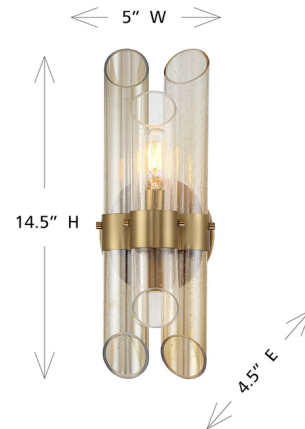

Lightology

lightology.com
866-954-4489
07-02-26

Project: _____
Company: _____
Location: _____ Fixture Type: _____
SPEC #: **SVY1351844**
Approved On: _____ Approved By: _____

Biltmore Wall Sconce By Savoy House

Description

Adorn your home with the chic Art Deco style of the Biltmore Wall Sconce, which features pipes of marvelously multi-toned clear, champagne and smoked glass held in place by central belts finished in Warm Brass.

Shown in warm brass / smoke / clear / champagne

Specifications

COLOR Smoke / Clear / Champagne
BODY FINISH Warm Brass
WATTAGE 9W
DIMMER Standard 120V
DIMENSIONS 5"W x 14.5"H x 4.5"D
BULB NOT INCLUDED 1 x T8/Candelabra (E12)/9W/120V LED