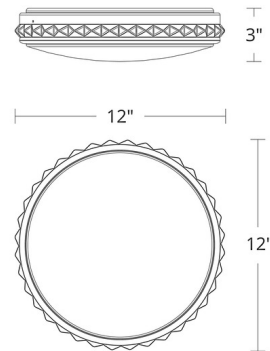

Shown in aged brass / radiance crystal

Specifications

COLOR	Radiance Crystal
BODY FINISH	Aged Brass
WATTAGE	28W
DIMMER	Low Voltage Electronic
DIMENSIONS	12"W x 3"H
INTEGRATED LED MODULE	1 x LED/28W/120-277V LED