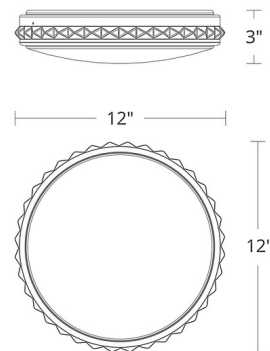

Shown in aged brass / radiance crystal

Specifications

COLOR	Radiance Crystal
BODY FINISH	Aged Brass
WATTAGE	28W
DIMMER	Low Voltage Electronic
DIMENSIONS	12"W x 3"H
INTEGRATED LED MODULE	1 x LED/28W/120-277V LED