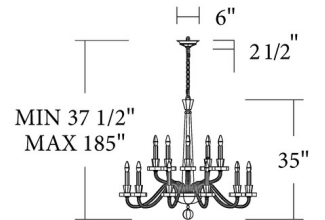

Shown in black / optic haze quartz

Specifications

COLOR Optic Haze Quartz
BODY FINISH Black
WATTAGE 135W
DIMMER Standard 120V
DIMENSIONS 38"W x 35"H
BULB NOT INCLUDED 15 x B10/Candelabra (E12)/9W/120V LED

Technical Information

PRODUCT DIMENSIONS Min/Max Adjustable Height: 37.5" - 185"

CLICK TO VIEW PRODUCT

Notes: