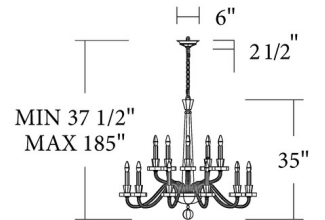

Specifications

COLOR . . . . . Optic Haze Quartz
BODY FINISH . . . . . Black
WATTAGE 135W
DIMMER . . . . . Standard 120V
DIMENSIONS . . . . . 38"W x 35"H
BULB NOT INCLUDED . . . . . 15 x B10/Candelabra (E12)/9W/120V LED