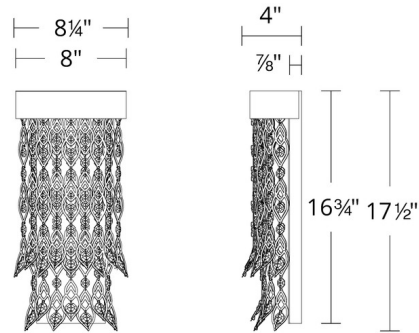

Lightology

lightology.com
866-954-4489
07-02-26

Project: _____

Company: _____

Location: _____ Fixture Type: _____

SPEC #: **SCH1351855**

Approved On: _____ Approved By: _____

Pavona Color-Select Wall Sconce By Schonbek Signature

Description

The Pavona Color-Select Wall Sconce is a waterfall of ethereal perfection. The smooth frame is beautifully adorned with multifaceted Radiance Crystal drops and delicately handcrafted, feather-like metallic accents, casting warm shadows across your room. Driver concealed within the fixture. Note: Built in color temperature adjustability. Switch from 3000K/3500K/4000K/5000K.

Shown in antique silver / radiance crystal

Specifications

COLOR	Radiance Crystal
BODY FINISH	Antique Silver
WATTAGE	20W
DIMMER	Low Voltage Electronic
DIMENSIONS	8.25"W x 17.5"H x 4"D
INTEGRATED LED MODULE	1 x LED/20W/120-277V LED