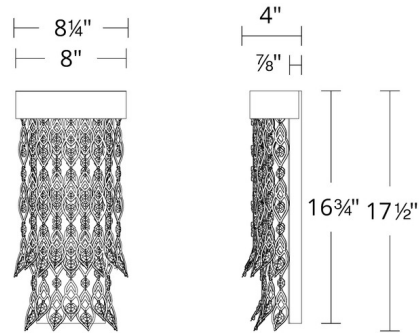

Lightology

lightology.com
866-954-4489
04-27-26

Project: _____
 Company: _____
 Location: _____ Fixture Type: _____
 SPEC #: **SCH1351855**
 Approved On: _____ Approved By: _____

Pavona Color-Select Wall Sconce By Schonbek Signature

Description

The Pavona Color-Select Wall Sconce is a waterfall of ethereal perfection. The smooth frame is beautifully adorned with multifaceted Radiance Crystal drops and delicately handcrafted, feather-like metallic accents, casting warm shadows across your room. Driver concealed within the fixture. Note: Built in color temperature adjustability. Switch from 3000K/3500K/4000K/5000K.

Shown in antique silver / radiance crystal

Specifications

COLOR	Radiance Crystal
BODY FINISH	Antique Silver
WATTAGE	20W
DIMMER	Low Voltage Electronic
DIMENSIONS	8.25"W x 17.5"H x 4"D
INTEGRATED LED MODULE	1 x LED/20W/120-277V LED