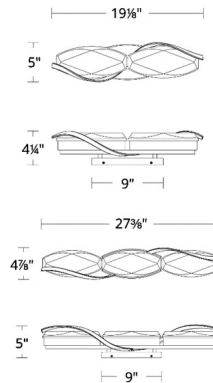

CLICK TO VIEW PRODUCT

Notes: