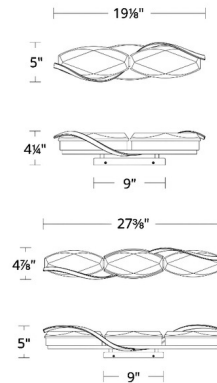

Shown in brushed nickel / clear radiance crystal

Specifications

COLOR Clear Radiance Crystal
BODY FINISH Brushed Nickel
WATTAGE 20W
DIMMER Low Voltage Electronic
DIMENSIONS 19.12"W x 5"H x 4.25"D
INTEGRATED LED MODULE 1 x LED/20W/120-277V LED