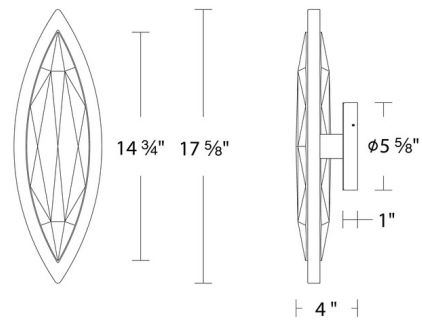

Description

The Marchesa Color-Select Wall Sconce brings romance, passion, and elegance to your interior space. The coveted marquise shaped frame holds a central Crystal centerpiece, casting sparkling light across your room. May be mounted horizontally or vertically. Driver concealed within the fixture. Note: Built in color temperature adjustability. Switch from 3000K/3500K/4000K/5000K.

Shown in aged brass / radiance crystal

Specifications

COLOR	Radiance Crystal
BODY FINISH	Aged Brass
WATTAGE	21W
DIMMER	Low Voltage Electronic
DIMENSIONS	5.6"W x 17.6"H x 4"D
INTEGRATED LED MODULE	1 x LED/21W/120-277V LED