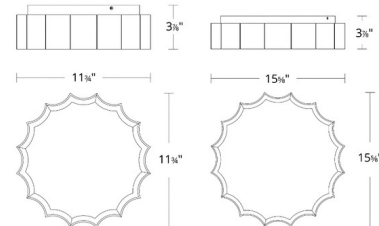

Shown in black / radiance crystal

Specifications

| | |
|-----------------------|--------------------------|
| COLOR | Radiance Crystal |
| BODY FINISH | Black |
| WATTAGE | 28W |
| DIMMER | Low Voltage Electronic |
| DIMENSIONS | 11.75"W x 3.93"H |
| INTEGRATED LED MODULE | 1 x LED/28W/120-277V LED |