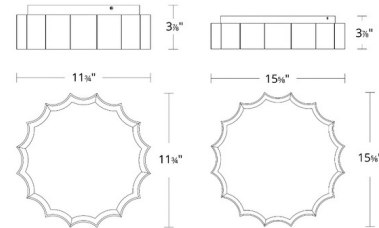

Shown in black / radiance crystal

Specifications

| | |
|-----------------------|--------------------------|
| COLOR | Radiance Crystal |
| BODY FINISH | Black |
| WATTAGE | 28W |
| DIMMER | Low Voltage Electronic |
| DIMENSIONS | 11.75"W x 3.93"H |
| INTEGRATED LED MODULE | 1 x LED/28W/120-277V LED |