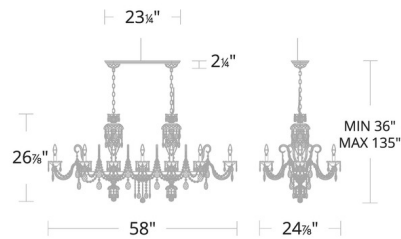

By Schonbek Signature

Description

The Sterling Linear Chandelier is inspired by the class and sparkle in grand homes of the 18th century. Hand formed Crystal arms, columns, bobeches, and dishes cast glimmering shadows of light across your room. Note: Due to the weight of this fixture, additional ceiling support is required.

Shown in polished silver / heritage crystal

Specifications

COLOR Heritage Crystal
BODY FINISH Polished Silver
WATTAGE 108W
DIMMER Standard 120V
DIMENSIONS 58"L x 24.9"W x 26.9"H
BULB NOT INCLUDED 12 x B10/Candelabra (E12)/9W/120V LED

Technical Information

PRODUCT DIMENSIONS Min/Max Adjustable Height: 36" - 135"

CLICK TO VIEW PRODUCT

Notes: