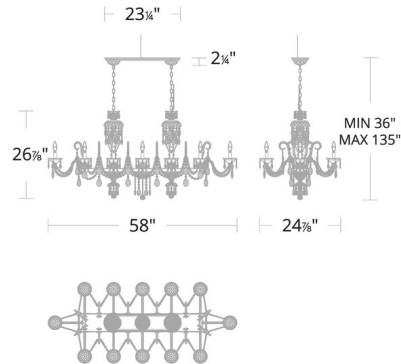

By Schonbek Signature

Description

The Sterling Linear Chandelier is inspired by the class and sparkle in grand homes of the 18th century. Hand formed Crystal arms, columns, bobeches, and dishes cast glimmering shadows of light across your room. Note: Due to the weight of this fixture, additional ceiling support is required.

Shown in polished silver / heritage crystal

Specifications

COLOR Heritage Crystal
BODY FINISH Polished Silver
WATTAGE 108W
DIMMER Standard 120V
DIMENSIONS 58"L x 24.9"W x 26.9"H
BULB NOT INCLUDED 12 x B10/Candelabra (E12)/9W/120V LED

Technical Information

PRODUCT DIMENSIONS Min/Max Adjustable Height: 36" - 135"

CLICK TO VIEW PRODUCT

Notes: