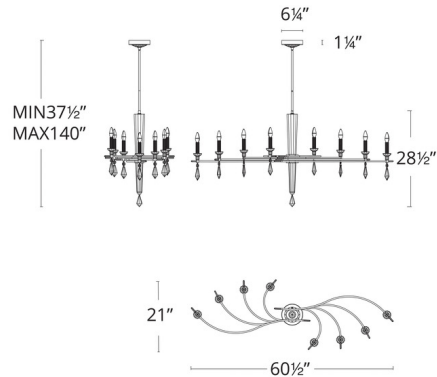

### Description

The Tempest Linear Chandelier brings a clean elegance to your interior space. The central Crystal stem holds curved arms holding Black bulb holders. Adorned by sparkling Radiance Crystal columns, dishes and teardrops, creating a symbol of passion and longing. Note: One 6 inch and Three 12 inch downrods are included.

### Specifications

COLOR . . . . . Clear Radiance Crystal  
BODY FINISH . . . . . Gold  
WATTAGE . . . . . 72W  
DIMMER . . . . . Standard 120V  
DIMENSIONS . . . . . 60.5"L x 21"W x 28.5"H  
BULB NOT INCLUDED . . . . . 8 x B10/Candelabra (E12)/9W/120V LED

### Technical Information

PRODUCT DIMENSIONS . . . . . 37.5" - 140"

CLICK TO VIEW PRODUCT

Notes: