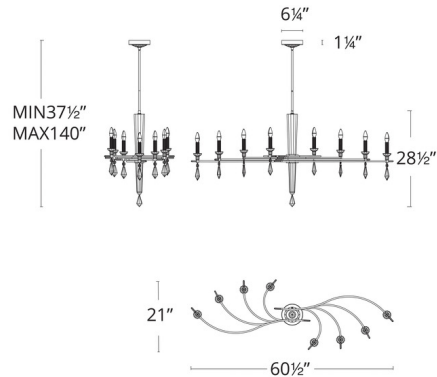

Description

The Tempest Linear Chandelier brings a clean elegance to your interior space. The central Crystal stem holds curved arms holding Black bulb holders. Adorned by sparkling Radiance Crystal columns, dishes and teardrops, creating a symbol of passion and longing. Note: One 6 inch and Three 12 inch downrods are included.

Shown in gold / radiance crystal

Specifications

COLOR Radiance Crystal
 BODY FINISH Gold
 WATTAGE 72W
 DIMMER Standard 120V
 DIMENSIONS 60.5"L x 21"W x 28.5"H
 BULB NOT INCLUDED 8 x B10/Candelabra (E12)/9W/120V LED

Technical Information

PRODUCT DIMENSIONS 37.5" - 140"

CLICK TO VIEW PRODUCT

Notes: