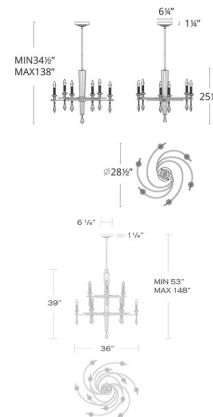

### Description

The Tempest Chandelier brings a clean elegance to your interior space. The central Crystal stem holds swirling arms holding Black bulb holders. Adorned by sparkling Radiance Crystal columns, dishes and teardrops, creating a symbol of passion and longing. Note: 28.5 inch width includes One 6 inch and Three 12 inch downrods while the 36 inch width includes 108 inches of chain.

### Specifications

COLOR . . . . . Clear Radiance Crystal  
 BODY FINISH . . . . . Silver  
 WATTAGE . . . . . 54W  
 DIMMER . . . . . Standard 120V  
 DIMENSIONS . . . . . 28.5"W x 25.5"H  
 BULB NOT INCLUDED . . . . . 6 x B10/Candelabra (E12)/9W/120V LED

### Technical Information

PRODUCT DIMENSIONS . . . . . Min/Max Adjustable Overall Height: 34.5" - 138"

CLICK TO VIEW PRODUCT

Notes: