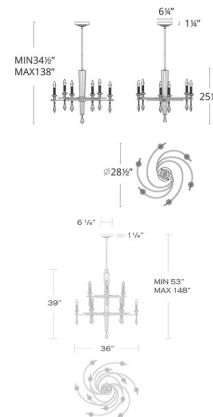

Description

The Tempest Chandelier brings a clean elegance to your interior space. The central Crystal stem holds swirling arms holding Black bulb holders. Adorned by sparkling Radiance Crystal columns, dishes and teardrops, creating a symbol of passion and longing. Note: 28.5 inch width includes One 6 inch and Three 12 inch downrods while the 36 inch width includes 108 inches of chain.

Shown in silver / clear radiance crystal

Specifications

COLOR Clear Radiance Crystal
BODY FINISH Silver
WATTAGE 54W
DIMMER Standard 120V
DIMENSIONS 28.5"W x 25.5"H
BULB NOT INCLUDED 6 x B10/Candelabra (E12)/9W/120V LED

Technical Information

PRODUCT DIMENSIONS Min/Max Adjustable Overall Height: 34.5" - 138"

CLICK TO VIEW PRODUCT

Notes: