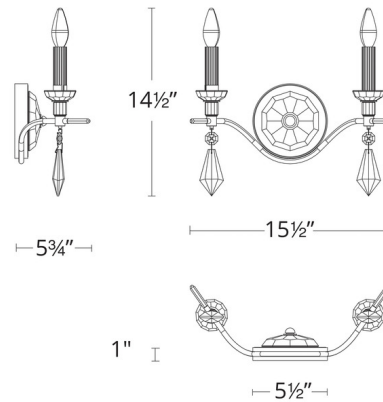

Description

The Tempest Wall Sconce brings a clean elegance to your interior space. The arching frame holds Black bulb holders. Adorned by sparkling Radiance Crystal columns, dishes and teardrops, creating a symbol of passion and longing.

Shown in gold / radiance crystal

Specifications

COLOR Radiance Crystal
BODY FINISH Gold
WATTAGE 18W
DIMMER Standard 120V
DIMENSIONS 15.5"W x 14.5"H x 5.75"D
BULB NOT INCLUDED 2 x B10/Candelabra (E12)/9W/120V LED