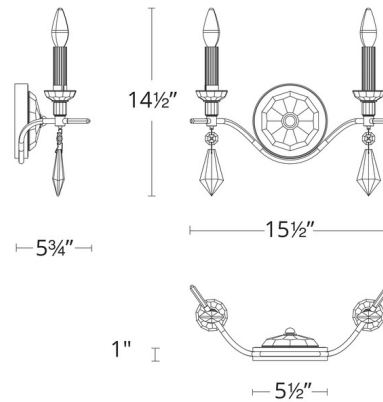

### Specifications

COLOR . . . . . Clear Radiance Crystal  
BODY FINISH . . . . . Gold  
WATTAGE . . . . . 18W  
DIMMER . . . . . Standard 120V  
DIMENSIONS . . . . . 15.5"W x 14.5"H x 5.75"D  
BULB NOT INCLUDED . . . . . 2 x B10/Candelabra (E12)/9W/120V LED