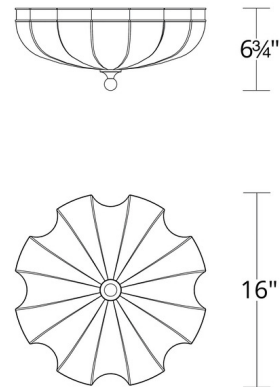

Shown in black / radiance crystal

Specifications

COLOR	Radiance Crystal
BODY FINISH	Black
WATTAGE	9W
DIMMER	Low Voltage Electronic
DIMENSIONS	16"W x 6.75"H
INTEGRATED LED MODULE	1 x LED/9W/120-277V LED

Technical Information