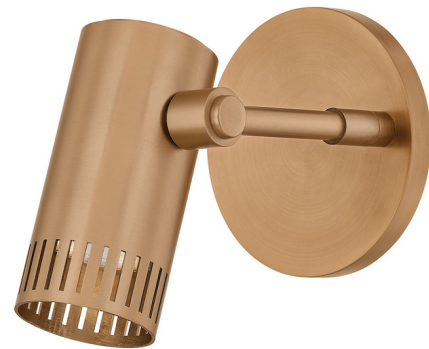

Lightology

lightology.com
866-954-4489
04-26-26

Project: _____

Company: _____

Location: _____ Fixture Type: _____

SPEC #: **TRY1351886**

Approved On: _____ Approved By: _____

Arrow Wall Sconce By Troy Lighting

Description

An elevated basic inspired by retro-futurism, the Arrow Wall Sconce harkens to the days of craftsmanship-led design. This function-forward sconce features an adjustable head to allow complete control over the direction of light. The nostalgic appeal of this simple spotlight endures.

Shown in patina brass

Specifications

COLOR	N/A
BODY FINISH	Patina Brass
WATTAGE	9W
DIMMER	Standard 120V
DIMENSIONS	4.75"W x 6"H x 6"D
BULB NOT INCLUDED	1 x MR11/GU10/9W/120V LED
COUNTRY OF ORIGIN	China

CLICK TO VIEW PRODUCT