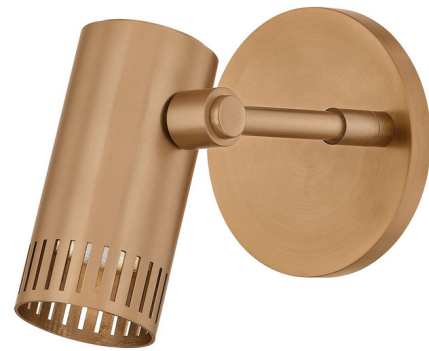

Lightology

lightology.com
866-954-4489
06-30-26

Project: _____

Company: _____

Location: _____ Fixture Type: _____

SPEC #: **TRY1351886**

Approved On: _____ Approved By: _____

Arrow Wall Sconce By Troy Lighting

Description

An elevated basic inspired by retro-futurism, the Arrow Wall Sconce harkens to the days of craftsmanship-led design. This function-forward sconce features an adjustable head to allow complete control over the direction of light. The nostalgic appeal of this simple spotlight endures.

Shown in patina brass

Specifications

COLOR	N/A
BODY FINISH	Patina Brass
WATTAGE	9W
DIMMER	Standard 120V
DIMENSIONS	4.75"W x 6"H x 6"D
BULB NOT INCLUDED	1 x MR11/GU10/9W/120V LED
COUNTRY OF ORIGIN	China

CLICK TO VIEW PRODUCT