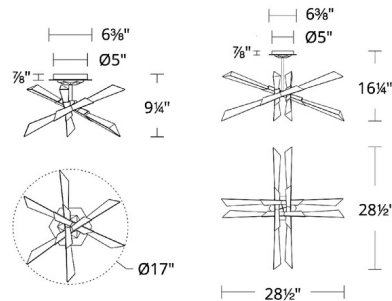

Shown in antique nickel / optic haze quartz

Specifications

COLOR Optic Haze Quartz
BODY FINISH Antique Nickel
WATTAGE 12W
DIMMER Low Voltage Electronic
DIMENSIONS 17"W x 9.25"H
INTEGRATED LED MODULE 1 x LED/12W/120-277V LED