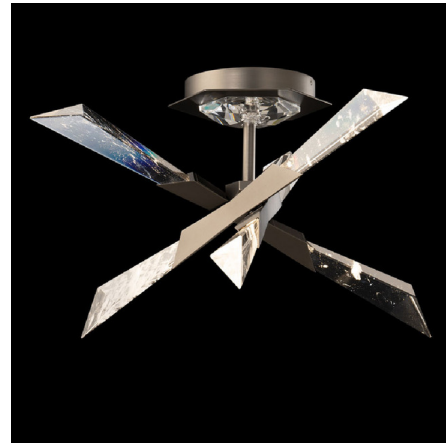

Lightology

lightology.com
866-954-4489
07-02-26

Project: _____

Company: _____

Location: _____ Fixture Type: _____

SPEC #: **SCB1351944**

Approved On: _____ Approved By: _____

Solitude Color-Select Semi Flush Ceiling Light

By Schonbek Beyond

Description

The Solitude Semi Flush Ceiling Light brings a beautiful, dramatic look to your interior space. The smooth sputnik frame holds natural Optic Haze Quartz spikes that casts warm shadows across your room. Driver concealed within the canopy. Note: Built in color temperature adjustability. Switch from 3000K/3500K/4000K.

Shown in antique nickel / optic haze quartz

Specifications

COLOR Optic Haze Quartz
BODY FINISH Antique Nickel
WATTAGE 12W
DIMMER Low Voltage Electronic
DIMENSIONS 17"W x 9.25"H
INTEGRATED LED MODULE 1 x LED/12W/120-277V LED