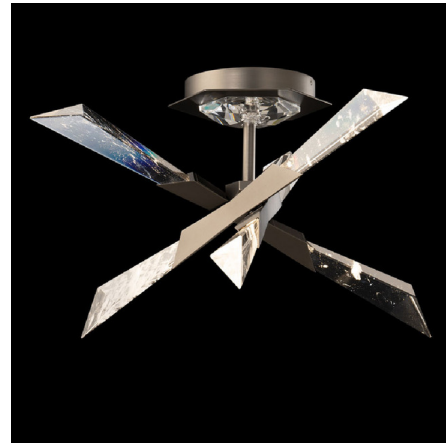

Description

The Solitude Semi Flush Ceiling Light brings a beautiful, dramatic look to your interior space. The smooth sputnik frame holds natural Optic Haze Quartz spikes that casts warm shadows across your room. Driver concealed within the canopy. Note: Built in color temperature adjustability. Switch from 3000K/3500K/4000K.

Shown in antique nickel / optic haze quartz

Specifications

COLOR Optic Haze Quartz
BODY FINISH Antique Nickel
WATTAGE 12W
DIMMER Low Voltage Electronic
DIMENSIONS 17"W x 9.25"H
INTEGRATED LED MODULE 1 x LED/12W/120-277V LED