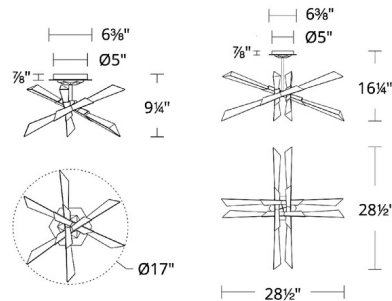

Description

The Solitude Semi Flush Ceiling Light brings a beautiful, dramatic look to your interior space. The smooth sputnik frame holds natural Optic Haze Quartz spikes that casts warm shadows across your room. Driver concealed within the canopy. Note: Built in color temperature adjustability. Switch from 3000K/3500K/4000K.

Shown in antique nickel / optic haze quartz

Specifications

COLOR Optic Haze Quartz
BODY FINISH Antique Nickel
WATTAGE 12W
DIMMER Low Voltage Electronic
DIMENSIONS 17"W x 9.25"H
INTEGRATED LED MODULE 1 x LED/12W/120-277V LED