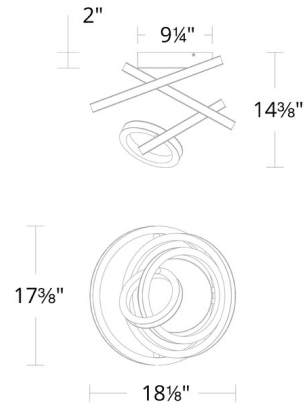

By Schonbek Beyond

Description

The Jangle Ceiling Semi Flush Light brings a twisted beauty to your interior space. The curved frame embraces a sparkling Radiance Crystal Dust diffuser, capturing and casting a glowing vortex of light across your room. Driver is concealed within the fixture. Note: Built in color temperature adjustability. Switch from 3000K/3500K/4000K/5000K.

Shown in black / radiance crystal dust

Specifications

COLOR	Radiance Crystal Dust
BODY FINISH	Black
WATTAGE	55W
DIMMER	Low Voltage Electronic
DIMENSIONS	18.125"W x 14.375"H x 17.375"D
INTEGRATED LED MODULE	1 x LED/55W/120V LED