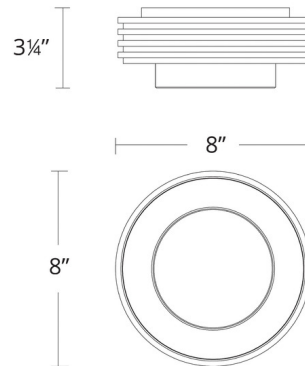

### Specifications

COLOR . . . . . Optic Haze Quartz  
BODY FINISH . . . . . Black  
WATTAGE . . . . . 20W  
DIMMER . . . . . Low Voltage Electronic  
DIMENSIONS . . . . . 8"W x 3.25"H  
INTEGRATED LED MODULE . . . . . 1 x LED/20W/120V LED