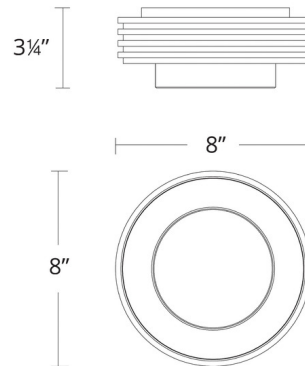

Shown in black / optic haze quartz

Specifications

COLOR . . . . . Optic Haze Quartz
BODY FINISH . . . . . Black
WATTAGE 20W
DIMMER . . . . . Low Voltage Electronic
DIMENSIONS . . . . . 8"W x 3.25"H
INTEGRATED LED MODULE . . . . . 1 x LED/20W/120V LED

Technical Information

COLOR RENDERING . . . . . 90 CRI
LAMP COLOR . . . . . CCT Select
LUMENS/WATT 58.45
LUMINOUS FLUX . . . . . 1169 lumens

CLICK TO VIEW PRODUCT

Notes: