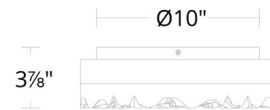

### Specifications

COLOR . . . . . Radiance Crystal Dust  
BODY FINISH . . . . . Aged Brass  
WATTAGE . . . . . 30W  
DIMMER . . . . . Low Voltage Electronic  
DIMENSIONS . . . . . 11.87"W x 3.87"H  
INTEGRATED LED MODULE . . . . . 1 x LED/30W/120V LED