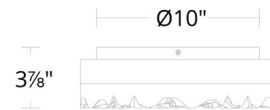

Lightology

lightology.com
866-954-4489
04-21-26

Project: _____

Company: _____

Location: _____ Fixture Type: _____

SPEC #: **SCB1351950**

Approved On: _____ Approved By: _____

Bramble Color-Select Ceiling Flush Light

By Schonbek Beyond

Description

The Bramble Color-Select Ceiling Flush Light brings a dramatic and enchanting look to your interior space. An extravagant visual texture creates dazzling reflections from the pressed glass and Radiance Crystal Dust diffuser suspended within this luminaire's gleaming aged brass crown. Driver concealed within the fixture. Note: Built in color temperature adjustability. Switch from 3000K/3500K/4000K/5000K.

Specifications

COLOR . . . . . Radiance Crystal Dust
BODY FINISH . . . . . Aged Brass
WATTAGE 30W
DIMMER . . . . . Low Voltage Electronic
DIMENSIONS . . . . . 11.87"W x 3.87"H
INTEGRATED LED MODULE . . . . . 1 x LED/30W/120V LED

Technical Information

COLOR RENDERING . . . . . 90 CRI
LAMP COLOR . . . . . CCT Select
LUMENS/WATT 90.40
LUMINOUS FLUX . . . . . 2712 lumens

CLICK TO VIEW PRODUCT

Notes: