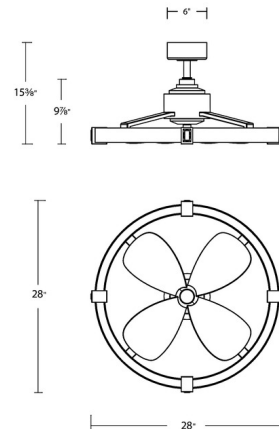

Shown in brushed metal / black leather