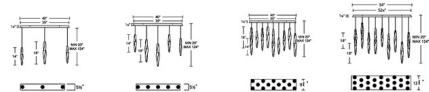

Description

The Kindjal Linear Multi Light Pendant adds a luxurious glam to your interior space. The smooth, lineal frame is complemented by exquisite twisted optic Crystal icicles, in two heights, casting warm shadows across your room. Thin, powered aircraft cables provide adjustable suspension height for an ultra-clean look. Driver concealed within the canopy. Note: Built in color temperature adjustability. Switch from 3000K/3500K/4000K.

Shown in black / crystal

Specifications

COLOR Crystal
BODY FINISH Black
WATTAGE 24W
DIMMER Low Voltage Electronic
DIMENSIONS 40"L x 5.5"W x 18"H
INTEGRATED LED MODULE 3 x LED/8W/120-277V LED

Technical Information

PRODUCT DIMENSIONS Min/Max Adjustable Height: 20" - 124"
COLOR RENDERING 90 CRI
LAMP COLOR CCT Select
LUMENS/WATT 225.00
LUMINOUS FLUX 1800 lumens

CLICK TO VIEW PRODUCT

Notes: