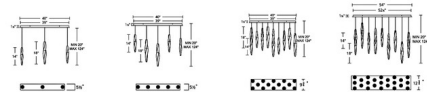

Description

The Kindjal Linear Multi Light Pendant adds a luxurious glam to your interior space. The smooth, lineal frame is complemented by exquisite twisted optic Crystal icicles, in two heights, casting warm shadows across your room. Thin, powered aircraft cables provide adjustable suspension height for an ultra-clean look. Driver concealed within the canopy. Note: Built in color temperature adjustability. Switch from 3000K/3500K/4000K.

Shown in black / crystal

Specifications

COLOR Crystal
BODY FINISH Black
WATTAGE 24W
DIMMER Low Voltage Electronic
DIMENSIONS 40"L x 5.5"W x 18"H
INTEGRATED LED MODULE 3 x LED/8W/120-277V LED

Technical Information

PRODUCT DIMENSIONS Min/Max Adjustable Height: 20" - 124"
COLOR RENDERING 90 CRI
LAMP COLOR CCT Select
LUMENS/WATT 225.00
LUMINOUS FLUX 1800 lumens

CLICK TO VIEW PRODUCT

Notes: