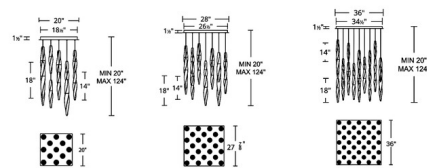

Description

The Kindjal Square Multi Light Pendant adds a luxurious glam to your interior space. The smooth, squared frame is complemented by exquisite twisted optic Crystal icicles, in two heights, casting warm shadows across your room. Thin, powered aircraft cables provide adjustable suspension height for an ultra-clean look. Driver concealed within the canopy. Note: Built in color temperature adjustability. Switch from 3000K/3500K/4000K.

Shown in polished nickel / crystal

Specifications

COLOR Crystal
BODY FINISH Polished Nickel
WATTAGE 104W
DIMMER Low Voltage Electronic
DIMENSIONS 20"W x 18"H
INTEGRATED LED MODULE 13 x LED/8W/120-277V LED

Technical Information

PRODUCT DIMENSIONS Min/Max Adjustable Height: 20" - 124"
COLOR RENDERING 90 CRI
LAMP COLOR CCT Select
LUMENS/WATT 990.00
LUMINOUS FLUX 7920 lumens

CLICK TO VIEW PRODUCT

Notes: