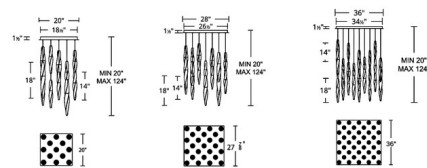

### Description

The Kindjal Square Multi Light Pendant adds a luxurious glam to your interior space. The smooth, squared frame is complemented by exquisite twisted optic Crystal icicles, in two heights, casting warm shadows across your room. Thin, powered aircraft cables provide adjustable suspension height for an ultra-clean look. Driver concealed within the canopy. Note: Built in color temperature adjustability. Switch from 3000K/3500K/4000K.

### Specifications

COLOR . . . . . Crystal  
 BODY FINISH . . . . . Polished Nickel  
 WATTAGE . . . . . 104W  
 DIMMER . . . . . Low Voltage Electronic  
 DIMENSIONS . . . . . 20"W x 18"H  
 INTEGRATED LED MODULE . . . . . 13 x LED/8W/120-277V LED

### Technical Information

PRODUCT DIMENSIONS . . . . . Min/Max Adjustable Height: 20" - 124"  
 COLOR RENDERING . . . . . 90 CRI  
 LAMP COLOR . . . . . CCT Select  
 LUMENS/WATT . . . . . 990.00  
 LUMINOUS FLUX . . . . . 7920 lumens