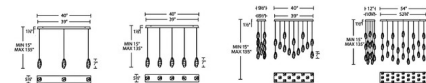

By Schonbek Beyond

Description

The Martini Linear Multi Light Pendant brings a decorative elegance to your interior space. The clean, lineal frame holds organic shaped diffusers, casting warm shadows across your room. Thin, powered aircraft cables provide adjustable suspension height for an ultra-clean look. Driver concealed within the canopy. Note: Built in color temperature adjustability. Switch from 3000K/3500K/4000K.

Shown in black / optic haze quartz

Specifications

COLOR Optic Haze Quartz
BODY FINISH Black
WATTAGE 24W
DIMMER Low Voltage Electronic
DIMENSIONS 40"L x 5.5"W x 7"H
INTEGRATED LED MODULE 3 x LED/8W/120-277V LED

Technical Information

PRODUCT DIMENSIONS Min/Max Adjustable Height: 12.5" - 138"
COLOR RENDERING 90 CRI
LAMP COLOR CCT Select
LUMENS/WATT 225.00
LUMINOUS FLUX 1800 lumens

CLICK TO VIEW PRODUCT

Notes: