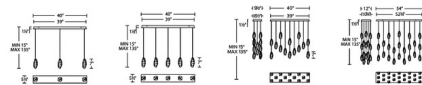

Description

The Martini Linear Multi Light Pendant brings a decorative elegance to your interior space. The clean, lineal frame holds organic shaped diffusers, casting warm shadows across your room. Thin, powered aircraft cables provide adjustable suspension height for an ultra-clean look. Driver concealed within the canopy. Note: Built in color temperature adjustability. Switch from 3000K/3500K/4000K.

Shown in black / optic haze quartz

Specifications

COLOR Optic Haze Quartz
 BODY FINISH Black
 WATTAGE 24W
 DIMMER Low Voltage Electronic
 DIMENSIONS 40"L x 5.5"W x 7"H
 INTEGRATED LED MODULE 3 x LED/8W/120-277V LED

Technical Information

PRODUCT DIMENSIONS Min/Max Adjustable Height: 12.5" - 138"
 COLOR RENDERING 90 CRI
 LAMP COLOR CCT Select
 LUMENS/WATT 225.00
 LUMINOUS FLUX 1800 lumens

CLICK TO VIEW PRODUCT

Notes: