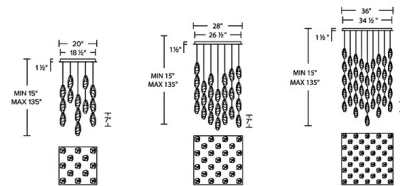

### Description

The Martini Square Multi Light Pendant brings a decorative elegance to your interior space. The clean square frame holds organic shaped diffusers, casting warm shadows across your room. Thin, powered aircraft cables provide adjustable suspension height for an ultra-clean look. Driver concealed within the canopy. Note: Built in color temperature adjustability. Switch from 3000K/3500K/4000K.

### Specifications

COLOR . . . . . Optic Crystal  
 BODY FINISH . . . . . Polished Nickel  
 WATTAGE . . . . . 91W  
 DIMMER . . . . . Low Voltage Electronic  
 DIMENSIONS . . . . . 20"W x 7"H  
 INTEGRATED LED MODULE . . . . . 13 x LED/7W/120-277V LED

### Technical Information

PRODUCT DIMENSIONS . . . . . Min/Max Adjustable Height: 12.5" - 138"  
 COLOR RENDERING . . . . . 90 CRI  
 LAMP COLOR . . . . . CCT Select  
 LUMENS/WATT . . . . . 1,114.29  
 LUMINOUS FLUX . . . . . 7800 lumens