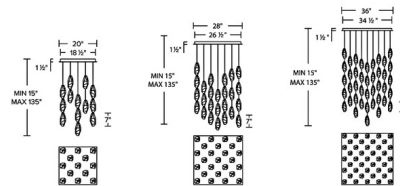

Description

The Martini Square Multi Light Pendant brings a decorative elegance to your interior space. The clean square frame holds organic shaped diffusers, casting warm shadows across your room. Thin, powered aircraft cables provide adjustable suspension height for an ultra-clean look. Driver concealed within the canopy. Note: Built in color temperature adjustability. Switch from 3000K/3500K/4000K.

Shown in polished nickel / optic crystal

Specifications

COLOR Optic Crystal
BODY FINISH Polished Nickel
WATTAGE 91W
DIMMER Low Voltage Electronic
DIMENSIONS 20"W x 7"H
INTEGRATED LED MODULE 13 x LED/7W/120-277V LED

Technical Information

PRODUCT DIMENSIONS Min/Max Adjustable Height: 12.5" - 138"
COLOR RENDERING 90 CRI
LAMP COLOR CCT Select
LUMENS/WATT 1,114.29
LUMINOUS FLUX 7800 lumens

CLICK TO VIEW PRODUCT

Notes: