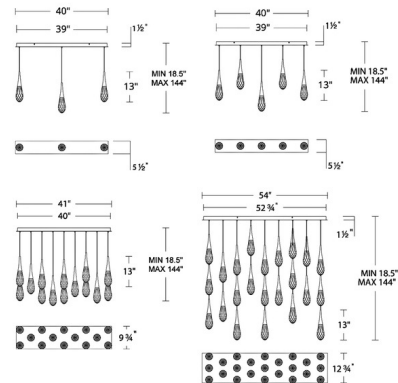

### Description

The Hibiscus Linear Multi-Light Pendant brings a bold elegance to your interior space. The smooth, lineal canopy is complemented by graceful Crystal drops, casting warm shadows across your room. Thin, powered aircraft cables provide adjustable suspension height for an ultra-clean look. Driver concealed within the canopy. Note: Built in color temperature adjustability. Switch from 3000K/3500K/4000K.

### Specifications

COLOR	Crystal
BODY FINISH	Black
WATTAGE	18W
DIMMER	Low Voltage Electronic
DIMENSIONS	40"L x 5.5"W x 13"H
INTEGRATED LED MODULE	3 x LED/6W/120-277V LED

### Technical Information

PRODUCT DIMENSIONS	Min/Max Adjustable Height: 18.5" - 144"
COLOR RENDERING	90 CRI
LAMP COLOR	CCT Select
LUMENS/WATT	152.50
LUMINOUS FLUX	915 lumens

CLICK TO VIEW PRODUCT

Notes: