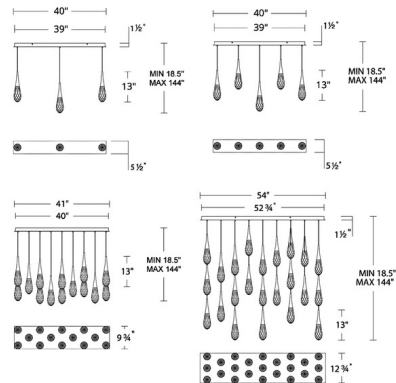

By Schonbek Beyond

Description

The Hibiscus Linear Multi-Light Pendant brings a bold elegance to your interior space. The smooth, lineal canopy is complemented by graceful Crystal drops, casting warm shadows across your room. Thin, powered aircraft cables provide adjustable suspension height for an ultra-clean look. Driver concealed within the canopy. Note: Built in color temperature adjustability. Switch from 3000K/3500K/4000K.

Shown in black / crystal

Specifications

COLOR	Crystal
BODY FINISH	Black
WATTAGE	18W
DIMMER	Low Voltage Electronic
DIMENSIONS	40"L x 5.5"W x 13"H
INTEGRATED LED MODULE	3 x LED/6W/120-277V LED

Technical Information

PRODUCT DIMENSIONS	Min/Max Adjustable Height: 18.5" - 144"
COLOR RENDERING	90 CRI
LAMP COLOR	CCT Select
LUMENS/WATT	152.50
LUMINOUS FLUX	915 lumens

CLICK TO VIEW PRODUCT

Notes: