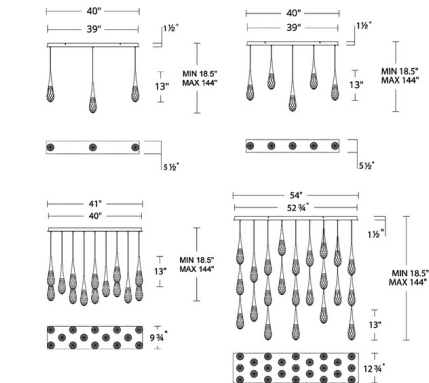

Technical Information

COLOR RENDERING	90 CRI
LAMP COLOR	CCT Select
LUMENS/WATT	254.17
LUMINOUS FLUX	1525 lumens

CLICK TO VIEW PRODUCT

Notes: