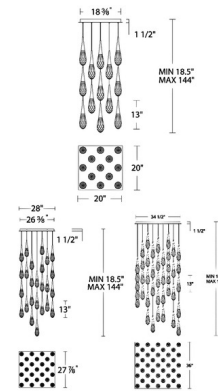

### Description

The Hibiscus Square Multi-Light Pendant brings a bold elegance to your interior space. The smooth, squared canopy is complemented by graceful Crystal drops, casting warm shadows across your room. Thin, powered aircraft cables provide adjustable suspension height for an ultra-clean look. Driver concealed within the canopy. Note: Built in color temperature adjustability. Switch from 3000K/3500K/4000K.

### Specifications

COLOR	Crystal
BODY FINISH	Black
WATTAGE	78W
DIMMER	Low Voltage Electronic
DIMENSIONS	18.37"W x 13"H
INTEGRATED LED MODULE	13 x LED/6W/120-277V LED