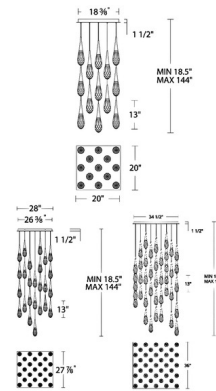

### Description

The Hibiscus Square Multi-Light Pendant brings a bold elegance to your interior space. The smooth, squared canopy is complemented by graceful Crystal drops, casting warm shadows across your room. Thin, powered aircraft cables provide adjustable suspension height for an ultra-clean look. Driver concealed within the canopy. Note: Built in color temperature adjustability. Switch from 3000K/3500K/4000K.

### Specifications

COLOR	Crystal
BODY FINISH	Black
WATTAGE	78W
DIMMER	Low Voltage Electronic
DIMENSIONS	18.37"W x 13"H
INTEGRATED LED MODULE	13 x LED/6W/120-277V LED