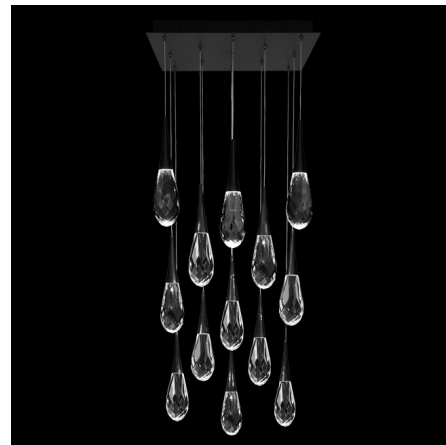

## Hibiscus Color-Select Square Multi-Light Pendant By Schonbek Beyond

### Description

The Hibiscus Square Multi-Light Pendant brings a bold elegance to your interior space. The smooth, squared canopy is complemented by graceful Crystal drops, casting warm shadows across your room. Thin, powered aircraft cables provide adjustable suspension height for an ultra-clean look. Driver concealed within the canopy. Note: Built in color temperature adjustability. Switch from 3000K/3500K/4000K.

Shown in black / crystal

### Specifications

COLOR	Crystal
BODY FINISH	Black
WATTAGE	78W
DIMMER	Low Voltage Electronic
DIMENSIONS	18.37"W x 13"H
INTEGRATED LED MODULE	13 x LED/6W/120-277V LED