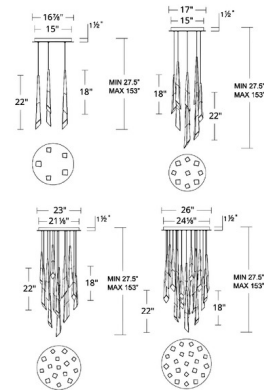

Shown in antique nickel / optic haze quartz

Specifications

COLOR Optic Haze Quartz
 BODY FINISH Antique Nickel
 WATTAGE 27W
 DIMMER Low Voltage Electronic
 DIMENSIONS 11.75"W x 22"H
 INTEGRATED LED MODULE 3 x LED/9W/120-277V LED

Technical Information

PRODUCT DIMENSIONS Min/Max Adjustable Height: 27.5" - 153"
 COLOR RENDERING 90 CRI
 LAMP COLOR CCT Select
 LUMENS/WATT 116.11
 LUMINOUS FLUX 1045 lumens

CLICK TO VIEW PRODUCT

Notes: