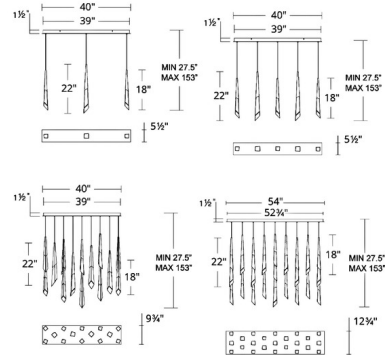

Shown in antique nickel / optic haze quartz

Specifications

COLOR Optic Haze Quartz
 BODY FINISH Antique Nickel
 WATTAGE 27W
 DIMMER Low Voltage Electronic
 DIMENSIONS 40"L x 5.5"W x 22"H
 INTEGRATED LED MODULE 3 x LED/9W/120-277V LED

Technical Information

PRODUCT DIMENSIONS Min/Max Adjustable Height: 27.5" - 153"
 COLOR RENDERING 90 CRI
 LAMP COLOR 4000K
 LUMENS/WATT 116.11
 LUMINOUS FLUX 1045 lumens

CLICK TO VIEW PRODUCT

Notes: