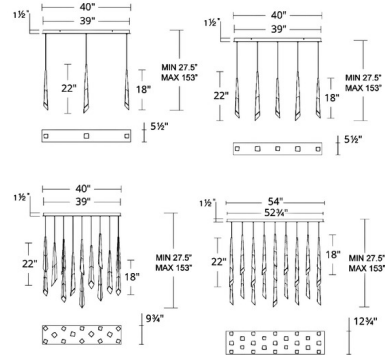

Description

The Solitude Color-Select Linear Multi Light Pendant brings a beautiful, dramatic look to your interior space. The smooth lineal frame holds natural Optic Haze Quartz spikes that casts warm shadows across your room. Thin, powered aircraft cables provide adjustable suspension height for an ultra-clean look. Driver concealed within the canopy. Note: Built in color temperature adjustability. Switch from 3000K/3500K/4000K.

Shown in antique nickel / optic haze quartz

Specifications

COLOR Optic Haze Quartz
 BODY FINISH Antique Nickel
 WATTAGE 27W
 DIMMER Low Voltage Electronic
 DIMENSIONS 40"L x 5.5"W x 22"H
 INTEGRATED LED MODULE 3 x LED/9W/120-277V LED

Technical Information

PRODUCT DIMENSIONS Min/Max Adjustable Height: 27.5" - 153"
 COLOR RENDERING 90 CRI
 LAMP COLOR CCT Select
 LUMENS/WATT 116.11
 LUMINOUS FLUX 1045 lumens

CLICK TO VIEW PRODUCT

Notes: