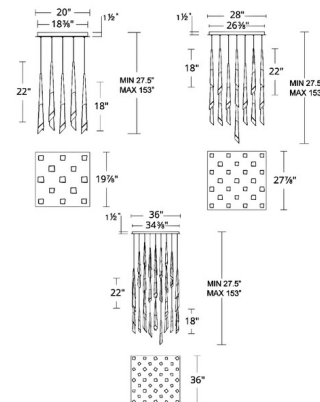

Description

The Solitude Color-Select Square Multi Light Pendant brings a beautiful, dramatic look to your interior space. The smooth square frame holds natural Optic Haze Quartz spikes that casts warm shadows across your room. Thin, powered aircraft cables provide adjustable suspension height for an ultra-clean look. Driver concealed within the canopy. Note: Built in color temperature adjustability. Switch from 3000K/3500K/4000K.

Shown in aged brass / optic haze quartz

Specifications

COLOR Optic Haze Quartz
 BODY FINISH Aged Brass
 WATTAGE 117W
 DIMMER Low Voltage Electronic
 DIMENSIONS 20"W x 22"H
 INTEGRATED LED MODULE 13 x LED/9W/120-277V LED

Technical Information

PRODUCT DIMENSIONS Min/Max Adjustable Height: 27.5" - 153"
 COLOR RENDERING 90 CRI
 LAMP COLOR CCT Select
 LUMENS/WATT 508.33
 LUMINOUS FLUX 4575 lumens

CLICK TO VIEW PRODUCT

Notes: