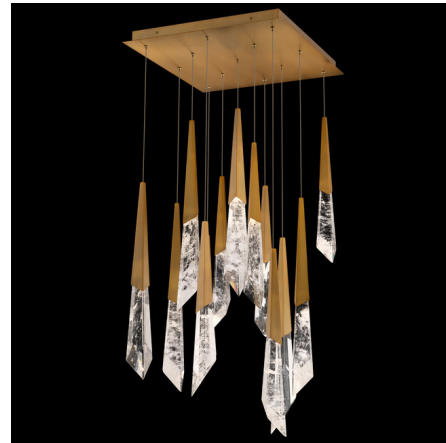

# Lightology

lightology.com  
866-954-4489  
05-22-26

Project: \_\_\_\_\_  
 Company: \_\_\_\_\_  
 Location: \_\_\_\_\_ Fixture Type: \_\_\_\_\_  
 SPEC #: **SCB1352064**  
 Approved On: \_\_\_\_\_ Approved By: \_\_\_\_\_

## Solitude Color-Select Square Multi Light Pendant By Schonbek Beyond

### Description

The Solitude Color-Select Square Multi Light Pendant brings a beautiful, dramatic look to your interior space. The smooth square frame holds natural Optic Haze Quartz spikes that casts warm shadows across your room. Thin, powered aircraft cables provide adjustable suspension height for an ultra-clean look. Driver concealed within the canopy. Note: Built in color temperature adjustability. Switch from 3000K/3500K/4000K.

Shown in aged brass / optic haze quartz