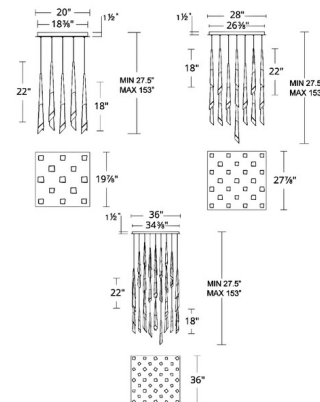

Shown in aged brass / optic haze quartz

Specifications

COLOR . . . . . Optic Haze Quartz
BODY FINISH . . . . . Aged Brass
WATTAGE 117W
DIMMER . . . . . Low Voltage Electronic
DIMENSIONS . . . . . 20"W x 22"H
INTEGRATED LED MODULE . . . . . 13 x LED/9W/120-277V LED

Technical Information

PRODUCT DIMENSIONS . . . . . Min/Max Adjustable Height: 27.5" - 153"
COLOR RENDERING . . . . . 90 CRI
LAMP COLOR . . . . . CCT Select
LUMENS/WATT 508.33
LUMINOUS FLUX . . . . . 4575 lumens

CLICK TO VIEW PRODUCT

Notes: