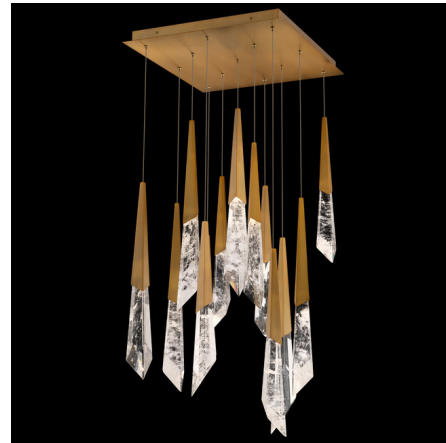

Lightology

lightology.com
866-954-4489
07-08-26

Project: _____
 Company: _____
 Location: _____ Fixture Type: _____
 SPEC #: **SCB1352064**
 Approved On: _____ Approved By: _____

Solitude Color-Select Square Multi Light Pendant By Schonbek Beyond

Description

The Solitude Color-Select Square Multi Light Pendant brings a beautiful, dramatic look to your interior space. The smooth square frame holds natural Optic Haze Quartz spikes that casts warm shadows across your room. Thin, powered aircraft cables provide adjustable suspension height for an ultra-clean look. Driver concealed within the canopy. Note: Built in color temperature adjustability. Switch from 3000K/3500K/4000K.

Shown in aged brass / optic haze quartz

Specifications

COLOR Optic Haze Quartz
 BODY FINISH Aged Brass
 WATTAGE 117W
 DIMMER Low Voltage Electronic
 DIMENSIONS 20"W x 22"H
 INTEGRATED LED MODULE 13 x LED/9W/120-277V LED

Technical Information

PRODUCT DIMENSIONS Min/Max Adjustable Height: 27.5" - 153"
 COLOR RENDERING 90 CRI
 LAMP COLOR CCT Select
 LUMENS/WATT 508.33
 LUMINOUS FLUX 4575 lumens

CLICK TO VIEW PRODUCT

Notes: