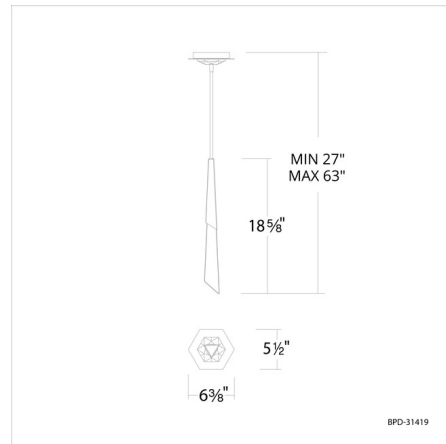

Shown in aged brass / optic haze quartz

CLICK TO VIEW PRODUCT

Notes: