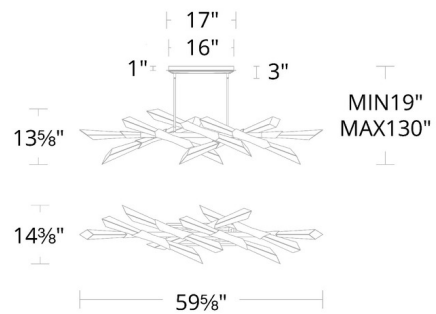

### Specifications

COLOR . . . . . Optic Haze Quartz  
BODY FINISH . . . . . Antique Nickel  
WATTAGE . . . . . 42W  
DIMMER . . . . . Low Voltage Electronic  
DIMENSIONS . . . . . 59.62"L x 14.32"W x 13.62"H  
INTEGRATED LED MODULE . . . . . 1 x LED/42W/120-277V LED

### Technical Information

PRODUCT DIMENSIONS . . . . . Min/Max Adjustable Height: 19" - 130"  
COLOR RENDERING . . . . . 90 CRI  
LAMP COLOR . . . . . 4000K  
LUMENS/WATT . . . . . 46.45  
LUMINOUS FLUX . . . . . 1951 lumens