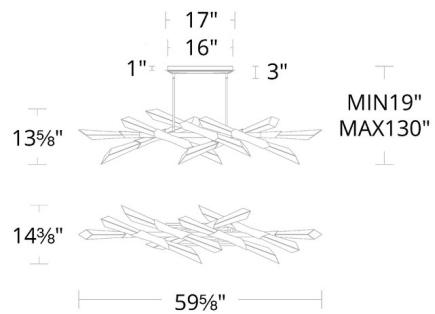

Shown in antique nickel / optic haze quartz

Specifications

COLOR Optic Haze Quartz
BODY FINISH Antique Nickel
WATTAGE 42W
DIMMER Low Voltage Electronic
DIMENSIONS 59.62"L x 14.32"W x 13.62"H
INTEGRATED LED MODULE 1 x LED/42W/120-277V LED

Technical Information

PRODUCT DIMENSIONS Min/Max Adjustable Height: 19" - 130"
COLOR RENDERING 90 CRI
LAMP COLOR CCT Select
LUMENS/WATT 46.45
LUMINOUS FLUX 1951 lumens

CLICK TO VIEW PRODUCT

Notes: