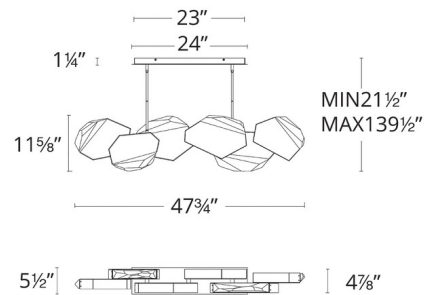

Shown in black / radiance crystal dust

Specifications

COLOR Radiance Crystal Dust
BODY FINISH Black
WATTAGE 56W
DIMMER Low Voltage Electronic
DIMENSIONS 47.75"L x 11.625"W x 5.5"H
INTEGRATED LED MODULE 1 x LED/56W/120V LED

Technical Information

PRODUCT DIMENSIONS Min/Max Adjustable Height: 21.5" - 139.5"
COLOR RENDERING 90 CRI
LAMP COLOR CCT Select
LUMENS/WATT 52.36
LUMINOUS FLUX 2932 lumens

CLICK TO VIEW PRODUCT

Notes: