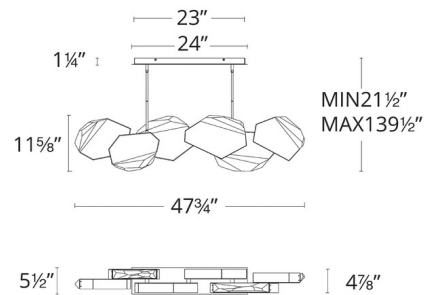

Specifications

COLOR Radiance Crystal Dust
BODY FINISH Black
WATTAGE 56W
DIMMER Low Voltage Electronic
DIMENSIONS 47.75"L x 11.625"W x 5.5"H
INTEGRATED LED MODULE 1 x LED/56W/120V LED

Technical Information

PRODUCT DIMENSIONS Min/Max Adjustable Height: 21.5" - 139.5"
COLOR RENDERING 90 CRI
LAMP COLOR CCT Select
LUMENS/WATT 52.36
LUMINOUS FLUX 2932 lumens

Shown in black / radiance crystal dust

CLICK TO VIEW PRODUCT