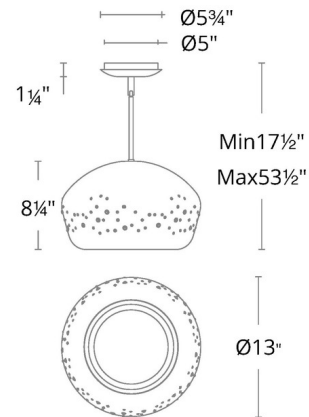

Shown in aged brass / radiance crystal dust

Specifications

COLOR	Radiance Crystal Dust
BODY FINISH	Aged Brass
WATTAGE	28W
DIMMER	Low Voltage Electronic
DIMENSIONS	13"W x 8.25"H
INTEGRATED LED MODULE	1 x LED/28W/120V LED

Technical Information

PRODUCT DIMENSIONS	Min/Max Adjustable Height: 17.5" - 53.5"
COLOR RENDERING	.90 CRI
LAMP COLOR	. CCT Select
LUMENS/WATT	42.18
LUMINOUS FLUX	1181 lumens

CLICK TO VIEW PRODUCT

Notes: