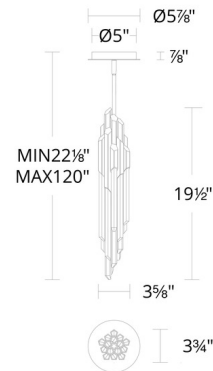

Shown in aged brass / optic haze quartz

BPD65419

Specifications

COLOR	Optic Haze Quartz
BODY FINISH	Aged Brass
WATTAGE	16.5W
DIMMER	Low Voltage Electronic
DIMENSIONS	3.625"W x 19.5"H
INTEGRATED LED MODULE	1 x LED/16.5W/120V LED

Technical Information

PRODUCT DIMENSIONS	Min/Max Adjustable Height: 22.125" - 120"
COLOR RENDERING	90 CRI
LAMP COLOR	CCT Select
LUMENS/WATT	90.91
LUMINOUS FLUX	1500 lumens

CLICK TO VIEW PRODUCT

Notes: