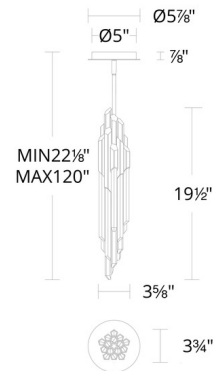

Shown in aged brass / optic haze quartz

BPD65419

Specifications

COLOR Optic Haze Quartz
BODY FINISH Aged Brass
WATTAGE 16.5W
DIMMER Low Voltage Electronic
DIMENSIONS 3.625"W x 19.5"H
INTEGRATED LED MODULE 1 x LED/16.5W/120V LED

Technical Information

PRODUCT DIMENSIONS Min/Max Adjustable Height: 22.125" - 120"
COLOR RENDERING 90 CRI
LAMP COLOR CCT Select
LUMENS/WATT 90.91
LUMINOUS FLUX 1500 lumens

CLICK TO VIEW PRODUCT

Notes: