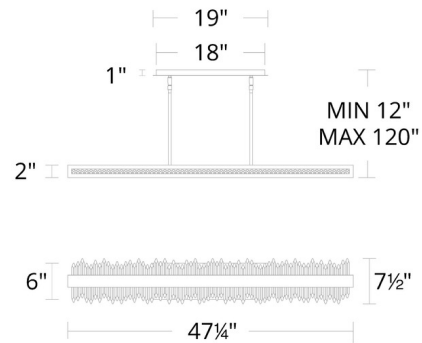

### Specifications

COLOR	N/A
BODY FINISH	Aged Brass
WATTAGE	43.2W
DIMMER	Low Voltage Electronic
DIMENSIONS	47.25"L x 7.5"W x 2"H
INTEGRATED LED MODULE	1 x LED/43.2W/120V LED

### Technical Information

PRODUCT DIMENSIONS	Min/Max Adjustable Height: 12" - 120"
COLOR RENDERING	.90 CRI
LAMP COLOR	. CCT Select
LUMENS/WATT	87.96
LUMINOUS FLUX	3800 lumens

Shown in aged brass

CLICK TO VIEW PRODUCT