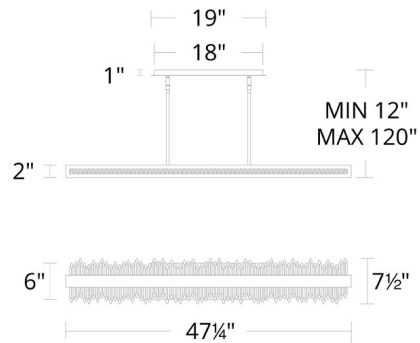

CLICK TO VIEW PRODUCT

Notes: