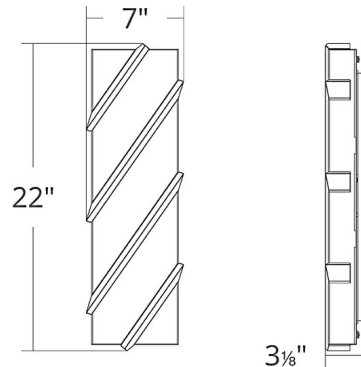

CLICK TO VIEW PRODUCT

Notes: