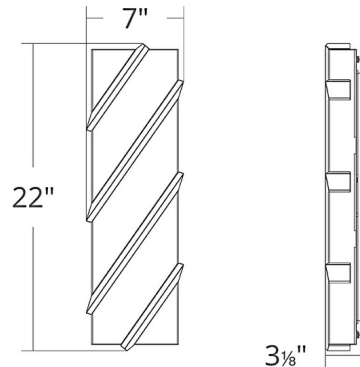

CLICK TO VIEW PRODUCT

Notes: