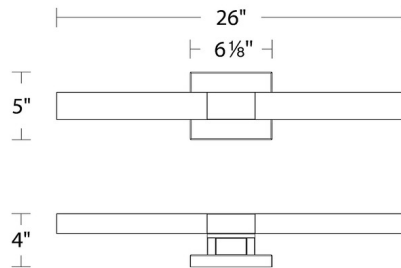

CLICK TO VIEW PRODUCT

Notes: