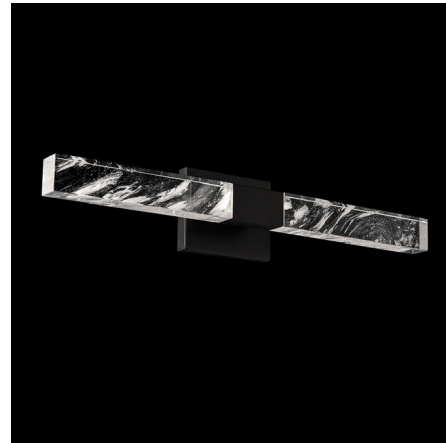

Lightology

lightology.com
866-954-4489
04-23-26

Project: _____

Company: _____

Location: _____ Fixture Type: _____

SPEC #: **SCB1352089**

Approved On: _____ Approved By: _____

Baton Color-Select Bathroom Vanity Light

By Schonbek Beyond

Description

The Baton Color-Select Bathroom Vanity Light brings a muted beauty to your interior space. Bars of organic Optic Haze Quartz is lit with unique lighting patterns cast from concealed LEDs, creating an otherworldly glow. Driver concealed within the fixture. May be mounted horizontally or vertically. Note: Built in color temperature adjustability. Switch from 3000K/3500K/4000K/5000K.

Specifications

COLOR . . . . . Optic Haze Quartz
BODY FINISH . . . . . Black
WATTAGE 17W
DIMMER . . . . . Low Voltage Electronic
DIMENSIONS . . . . . 26"W x 5"H x 4"D
INTEGRATED LED MODULE . . . . . 1 x LED/17W/120V LED

Technical Information

COLOR RENDERING . . . . . 90 CRI
LAMP COLOR . . . . . CCT Select
LUMENS/WATT 68.88
LUMINOUS FLUX . . . . . 1171 lumens

Shown in black / optic haze quartz