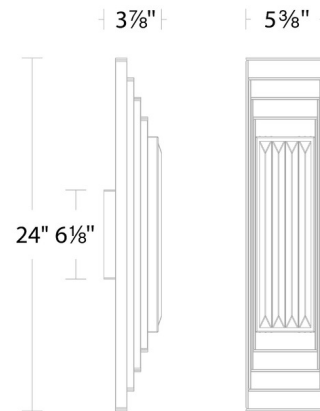

### Description

The Terrace Color-Select Wall Sconce brings a clean geometry to your interior space. The stepped panels, that transform when illuminated, create intricate highlights and reflective color from its diffused edge-lit design onto the crisp background of your walls. Driver is concealed within the fixture. Note: Built in color temperature adjustability. Switch from 3000K/3500K/4000K/5000K.

### Specifications

COLOR	Radiance Crystal Dust
BODY FINISH	Aged Brass
WATTAGE	37W
DIMMER	Low Voltage Electronic
DIMENSIONS	5.37"W x 24"H x 3.87"D
INTEGRATED LED MODULE	1 x LED/37W/120V LED