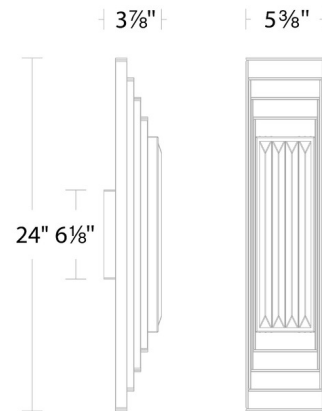

### Description

The Terrace Color-Select Wall Sconce brings a clean geometry to your interior space. The stepped panels, that transform when illuminated, create intricate highlights and reflective color from its diffused edge-lit design onto the crisp background of your walls. Driver is concealed within the fixture. Note: Built in color temperature adjustability. Switch from 3000K/3500K/4000K/5000K.

### Specifications

COLOR	Radiance Crystal Dust
BODY FINISH	Aged Brass
WATTAGE	37W
DIMMER	Low Voltage Electronic
DIMENSIONS	5.37"W x 24"H x 3.87"D
INTEGRATED LED MODULE	1 x LED/37W/120V LED