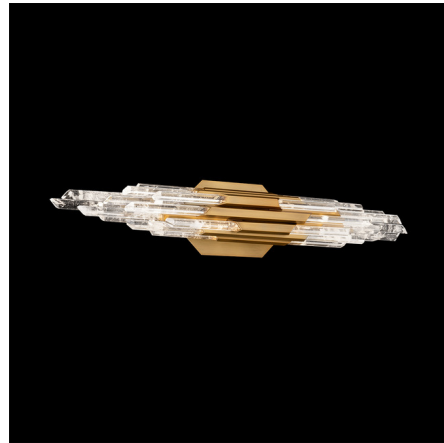

Lightology

lightology.com
866-954-4489
04-25-26

Project: _____

Company: _____

Location: _____ Fixture Type: _____

SPEC #: **SCB1352093**

Approved On: _____ Approved By: _____

Organza Color-Select Wall Sconce By Schonbek Beyond

Description

The Organza Color-Select Wall Sconce brings a stylistic beauty to your interior space. Layered rods with metallic geometric accents add an art deco look and cast warm shadows across your room. Driver is concealed within the fixture. May be mounted horizontally or vertically. Note: Built in color temperature adjustability. Switch from 3000K/3500K/4000K/5000K..

Shown in aged brass / optic haze quartz

Specifications

COLOR Optic Haze Quartz
BODY FINISH Aged Brass
WATTAGE 23.5W
DIMMER Low Voltage Electronic
DIMENSIONS 28"W x 5.25"H x 5"D
INTEGRATED LED MODULE 1 x LED/23.5W/120V LED