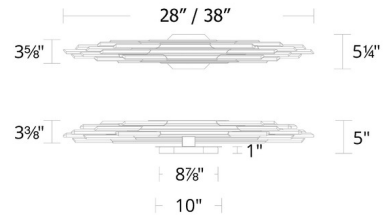

Shown in aged brass / optic haze quartz

Specifications

COLOR Optic Haze Quartz
BODY FINISH Aged Brass
WATTAGE 23.5W
DIMMER Low Voltage Electronic
DIMENSIONS 28"W x 5.25"H x 5"D
INTEGRATED LED MODULE 1 x LED/23.5W/120V LED