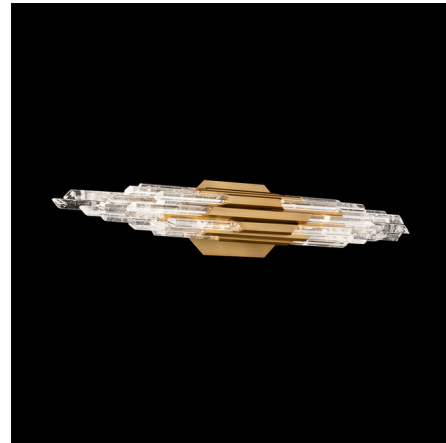

Lightology

lightology.com
866-954-4489
07-02-26

Project: _____

Company: _____

Location: _____ Fixture Type: _____

SPEC #: **SCB1352093**

Approved On: _____ Approved By: _____

Organza Color-Select Wall Sconce By Schonbek Beyond

Description

The Organza Color-Select Wall Sconce brings a stylistic beauty to your interior space. Layered rods with metallic geometric accents add an art deco look and cast warm shadows across your room. Driver is concealed within the fixture. May be mounted horizontally or vertically. Note: Built in color temperature adjustability. Switch from 3000K/3500K/4000K/5000K..

Shown in aged brass / optic haze quartz

Specifications

COLOR Optic Haze Quartz
BODY FINISH Aged Brass
WATTAGE 23.5W
DIMMER Low Voltage Electronic
DIMENSIONS 28"W x 5.25"H x 5"D
INTEGRATED LED MODULE 1 x LED/23.5W/120V LED