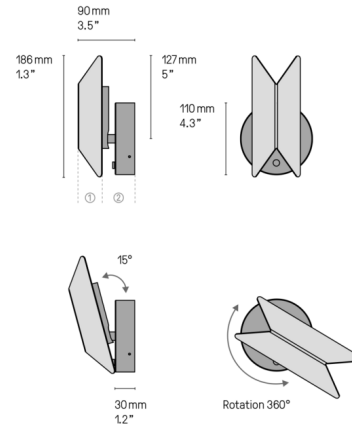

CLICK TO VIEW PRODUCT

Notes: