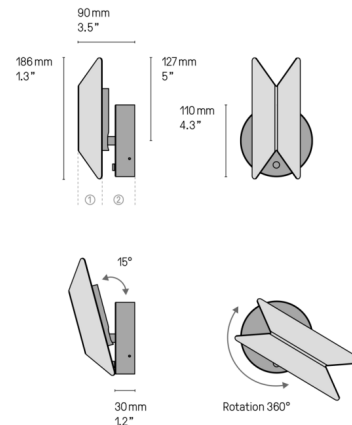

CLICK TO VIEW PRODUCT

Notes: