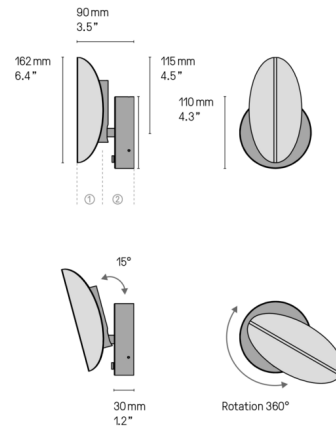

CLICK TO VIEW PRODUCT

Notes: