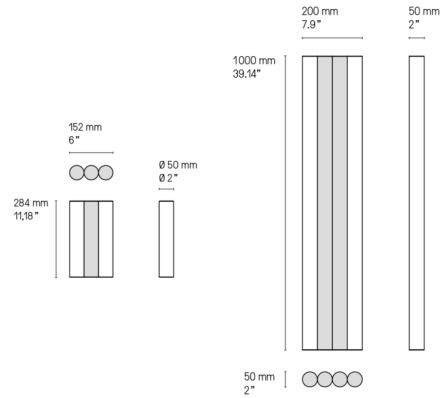

Shown in satin brass / opal

CLICK TO VIEW PRODUCT

Notes: