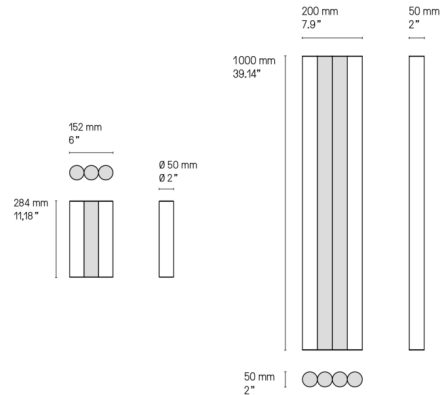

Shown in satin brass / opal

CLICK TO VIEW PRODUCT

Notes: