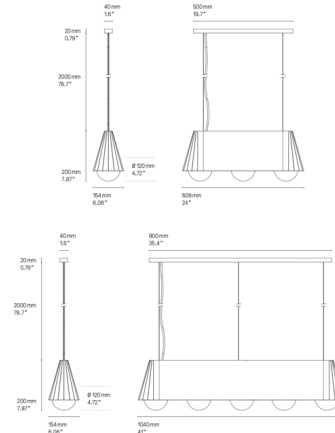

Shown in satin brass / opal