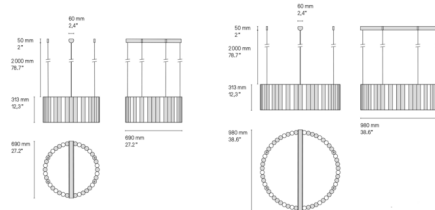

By CVL Luminaires

Description

The Gamma Round Pendant combines simple elements to create a visually striking light fixture. The pendant is composed of alternating slender metal tubes and cylindrical opal polycarbonate diffusers to produce pleasantly diffused illumination.

Shown in satin graphite / opal

Specifications

COLOR Opal
 BODY FINISH Satin Graphite
 WATTAGE 49W
 DIMMER Low Voltage Electronic
 DIMENSIONS 27.2"W x 12.3"H
 INTEGRATED LED MODULE 13 x LED/3.77W/24V LED

Technical Information

LAMP COLOR 2700K
 LUMENS/WATT 992.04
 LUMINOUS FLUX 3740 lumens

CLICK TO VIEW PRODUCT

Notes: