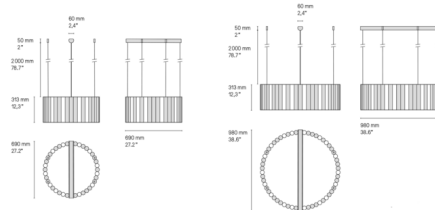

### Description

The Gamma Round Pendant combines simple elements to create a visually striking light fixture. The pendant is composed of alternating slender metal tubes and cylindrical opal polycarbonate diffusers to produce pleasantly diffused illumination.

### Specifications

COLOR . . . . . Opal  
BODY FINISH . . . . . Satin Graphite  
WATTAGE . . . . . 49W  
DIMMER . . . . . Low Voltage Electronic  
DIMENSIONS . . . . . 27.2"W x 12.3"H  
INTEGRATED LED MODULE . . . . . 13 x LED/3.77W/24V LED