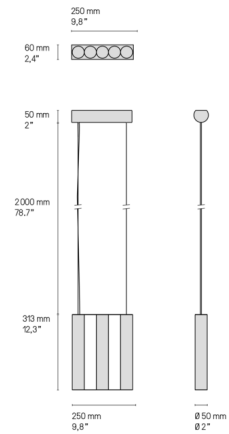

Shown in satin copper / opal

Specifications

COLOR	Opal
BODY FINISH	Satin Copper
WATTAGE	8W
DIMMER	Low Voltage Electronic
DIMENSIONS	9.8"W x 12.3"H x 2"D
INTEGRATED LED MODULE	2 x LED/4W/24V LED

Technical Information

LAMP COLOR	2700K
LUMENS/WATT	145.00
LUMINOUS FLUX	580 lumens

CLICK TO VIEW PRODUCT

Notes: