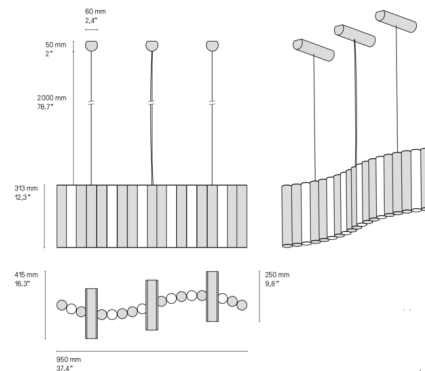

Shown in satin graphite / opal