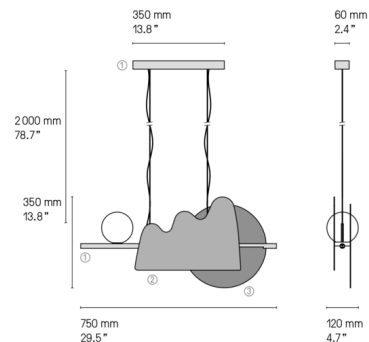

Shown in satin graphite / satin graphite