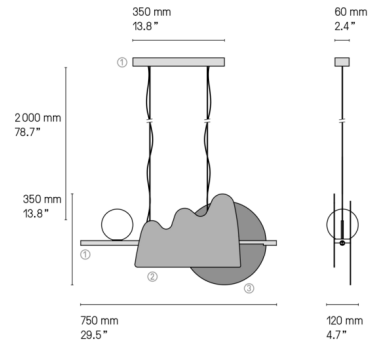

Description

The Nacho Small Linear Pendant juxtaposes geometric and organic shapes along a slim linear frame for a playful but elegant aesthetic reminiscent of an abstract painting. An LED strip along the length of the fixture provides warm downlighting, while a glass globe diffuser on one end of the pendant adds a luminous accent. Finish refers to the linear bar and canopy finish; Color refers to finish of the curved, organic shape; Option refers to the finish of the circular disc shape. Includes one 20W integrated LED; also requires two 3W G4 bulbs (not included). Includes 4.5 inch wide canopy plate to cover standard US junction box.

Specifications

COLOR	Satin Graphite
BODY FINISH	Satin Graphite
WATTAGE	20W
DIMMER	Low Voltage Electronic
DIMENSIONS	29.5"L x 4.7"W x 13.8"H
INTEGRATED LED MODULE	1 x LED/20W/120V LED
OTHER BULB OPTIONS	2 x JC/G4 (bipin)/3W/12V LED

Technical Information

LAMP COLOR	2700K
LUMENS/WATT	33.50
LUMINOUS FLUX	670 lumens

Shown in satin graphite / satin graphite

- 1.) Finish
- 2.) Color
- 3.) Option

CLICK TO VIEW PRODUCT

Notes: