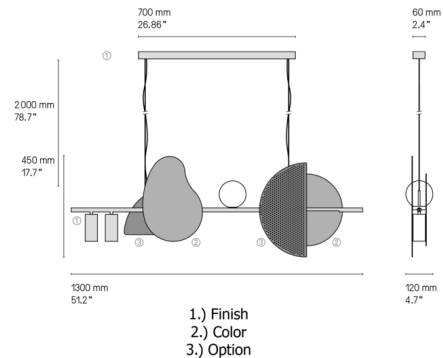

Shown in satin brass / satin brass