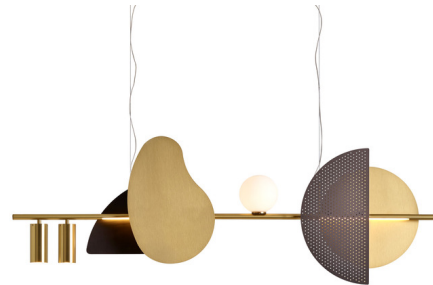

Lightology

lightology.com
866-954-4489
06-04-26

Project: _____
 Company: _____
 Location: _____ Fixture Type: _____
 SPEC #: **CVL1352418**
 Approved On: _____ Approved By: _____

Nacho Large Linear Pendant By CVL Luminaires

Description

The Nacho Large Linear Pendant juxtaposes geometric and organic shapes along a slim linear frame for a playful but elegant aesthetic reminiscent of an abstract painting. An LED strip along the length of the fixture provides warm downlighting, while a glass globe diffuser in the center of the pendant adds a luminous accent. Two cylindrical downlights at the end of the fixture provide additional lighting and add to the asymmetrical look. Finish refers to the linear bar and canopy finish; Color refers to finish of the curved, organic shape and circular disc; Option refers to the finish of the perforated half circle and quarter circle shapes. Includes one 26W integrated LED; also requires one 3W G4 bulb and two 7W GU5.3 bulbs (not included). Includes 4.5 inch wide canopy plate to cover standard US junction box.

Specifications

| | |
|-----------------------|---|
| COLOR | Satin Brass |
| BODY FINISH | Satin Brass |
| WATTAGE | 26W |
| DIMMER | Low Voltage Electronic |
| DIMENSIONS | 51.2"L x 4.7"W x 17.7"H |
| INTEGRATED LED MODULE | 1 x LED/26W/120V LED |
| OTHER BULB OPTIONS | 1 x JC/G4 (bipin)/3W/12V LED 2 x MRI6/GU5.3 (bipin)/7W/24V LED |

Technical Information

| | |
|---------------|------------|
| LAMP COLOR | 2700K |
| LUMENS/WATT | 32.31 |
| LUMINOUS FLUX | 840 lumens |

Shown in satin brass / satin brass

CLICK TO VIEW PRODUCT

Notes: