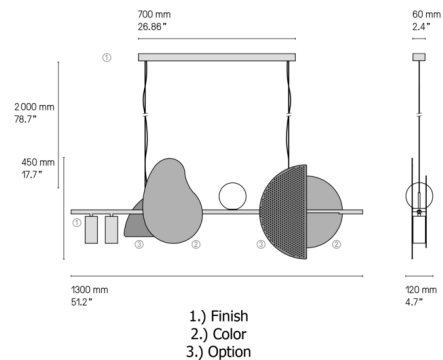

Shown in satin brass / satin brass