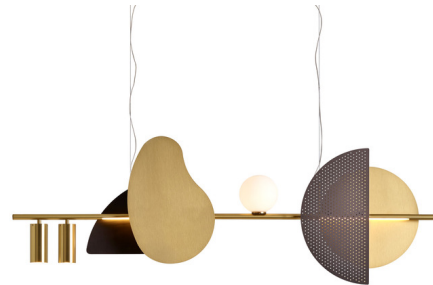

Lightology

lightology.com
866-954-4489
04-16-26

Project: _____
 Company: _____
 Location: _____ Fixture Type: _____
 SPEC #: **CVL1352418**
 Approved On: _____ Approved By: _____

Nacho Large Linear Pendant By CVL Luminaires

Description

The Nacho Large Linear Pendant juxtaposes geometric and organic shapes along a slim linear frame for a playful but elegant aesthetic reminiscent of an abstract painting. An LED strip along the length of the fixture provides warm downlighting, while a glass globe diffuser in the center of the pendant adds a luminous accent. Two cylindrical downlights at the end of the fixture provide additional lighting and add to the asymmetrical look. Finish refers to the linear bar and canopy finish; Color refers to finish of the curved, organic shape and circular disc; Option refers to the finish of the perforated half circle and quarter circle shapes. Includes one 26W integrated LED; also requires one 3W G4 bulb and two 7W GU5.3 bulbs (not included). Includes 4.5 inch wide canopy plate to cover standard US junction box.

Specifications

COLOR	Satin Brass
BODY FINISH	Satin Brass
WATTAGE	26W
DIMMER	Low Voltage Electronic
DIMENSIONS	51.2"L x 4.7"W x 17.7"H
INTEGRATED LED MODULE	1 x LED/26W/120V LED
OTHER BULB OPTIONS	1 x JC/G4 (bipin)/3W/12V LED 2 x MRI6/GU5.3 (bipin)/7W/24V LED

Technical Information

LAMP COLOR	2700K
LUMENS/WATT	32.31
LUMINOUS FLUX	840 lumens

Shown in satin brass / satin brass

CLICK TO VIEW PRODUCT

Notes: