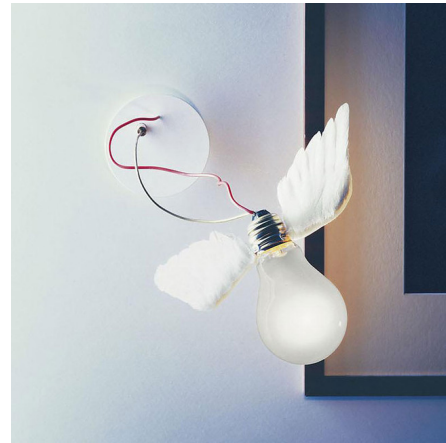

## Lucellino Plug-In Wall Light

By Ingo Maurer

### Description

The Lucellino Plug-In Wall Light conjures a sense of wonder and whimsy with its unique design. The fixture features an exposed bulb supported by slim wires emerging from a plain round canopy. The bulb is accented with genuine goose-feather wings that add a playful charm to the fixture. Dimmer switch located on cord.